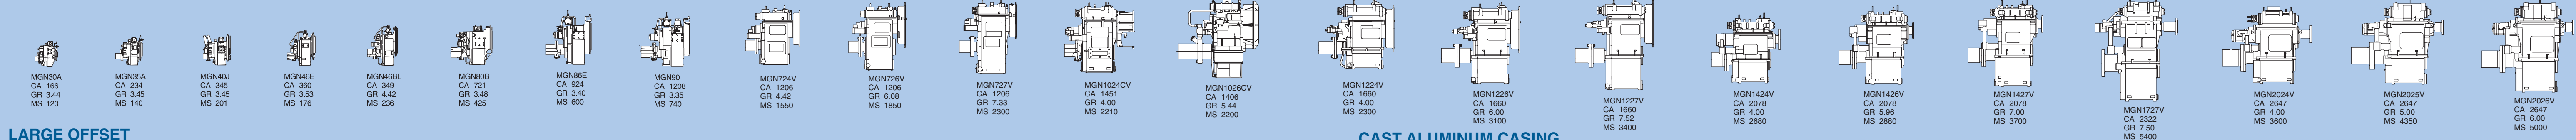

CAST IRON CASING

LARGE OFFSET

CAST ALUMINUM CASING

CONICAL MARINE GEAR

with OMEGA-CLUTCH

Two SPEED MARINE GEAR

MARINE GEAR for MEDIUM SPEED ENGINE

VERTICAL OFF-SET TYPE