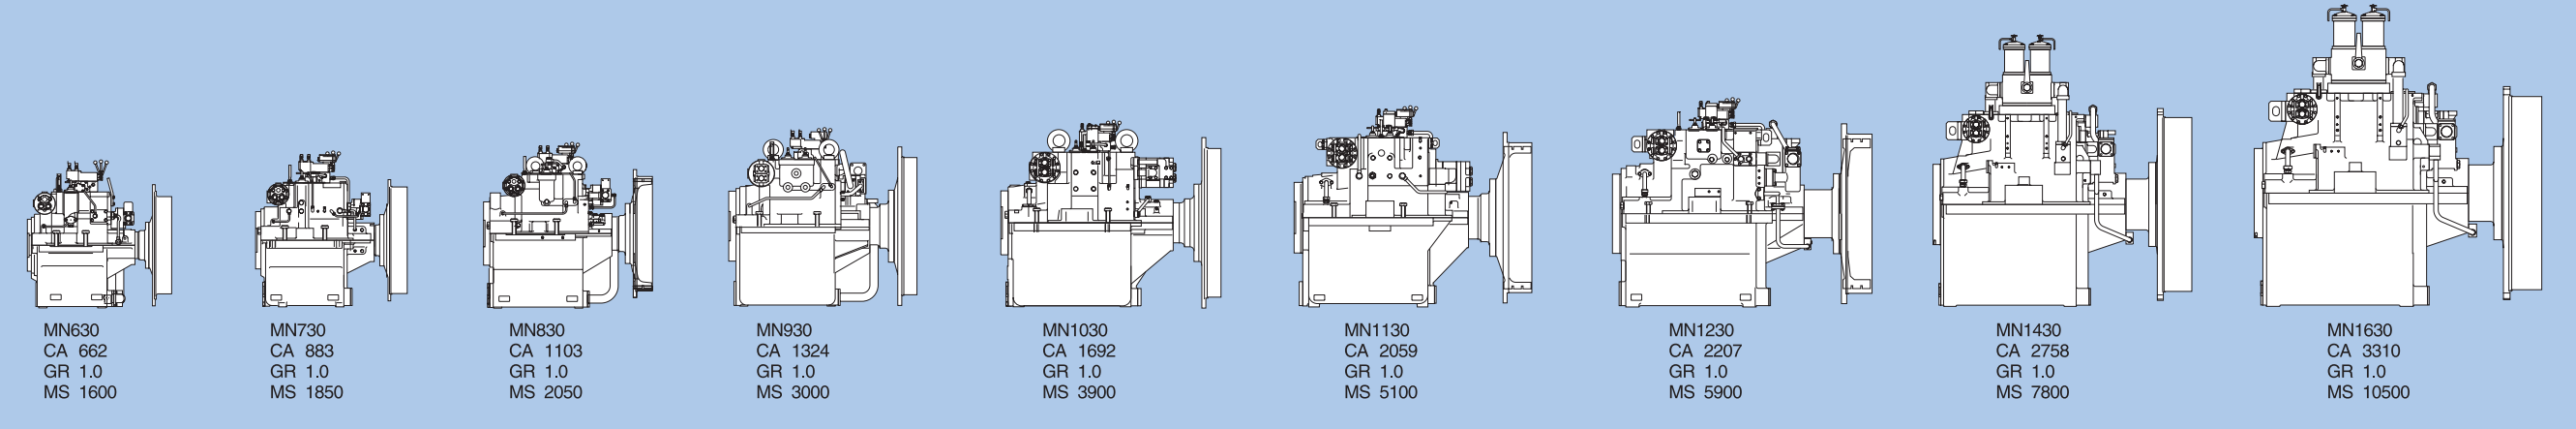

REVERSE GEAR