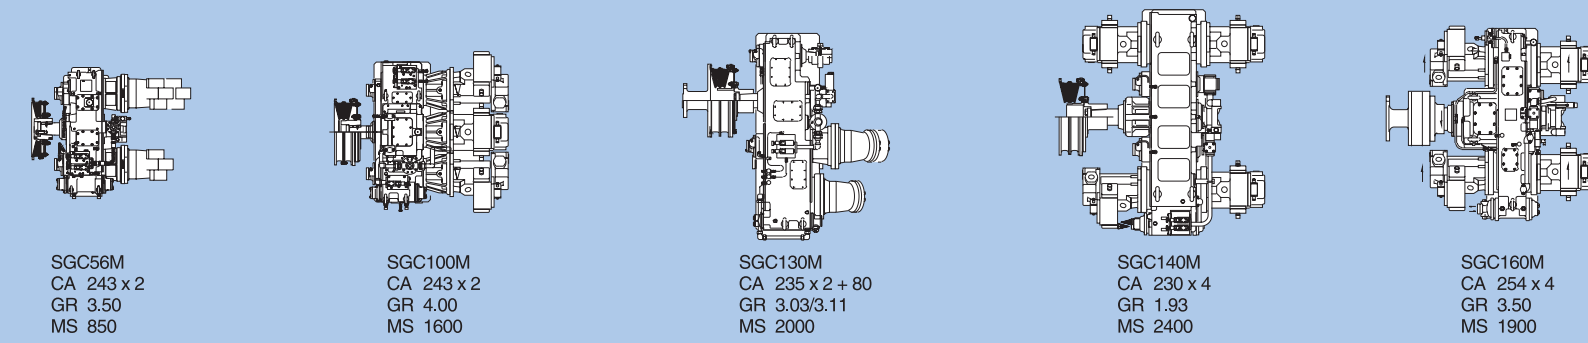

STEP-UP or REDUCTION GEAR with HYDRAULIC CLUTCH DRIVE by MAIN ENGINE FRONT END for OIL PUMP DRIVE