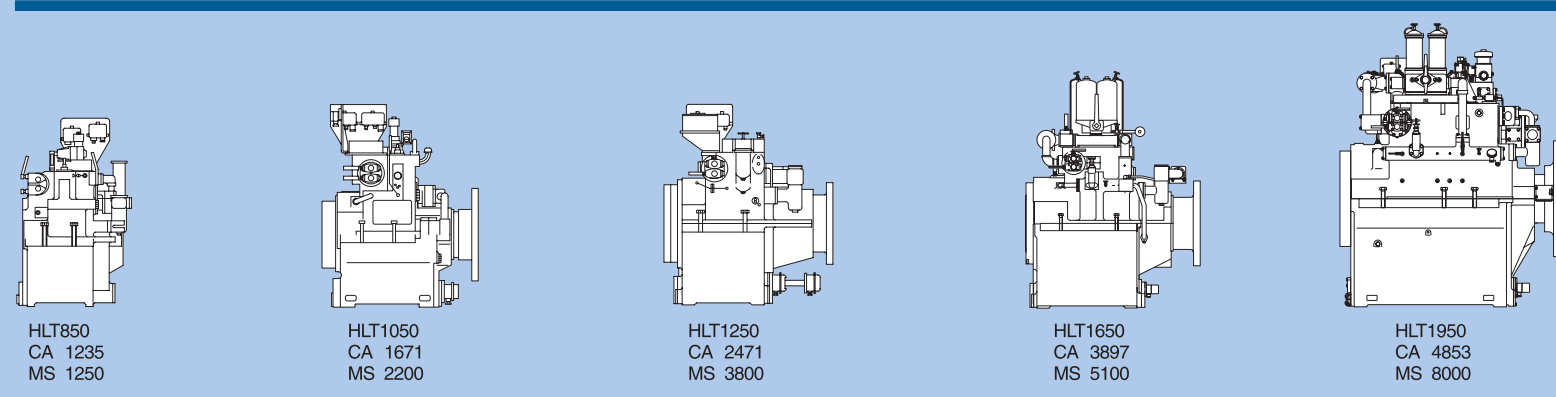

HYDRAULIC CLUTCH with MAIN THRUST BEARING