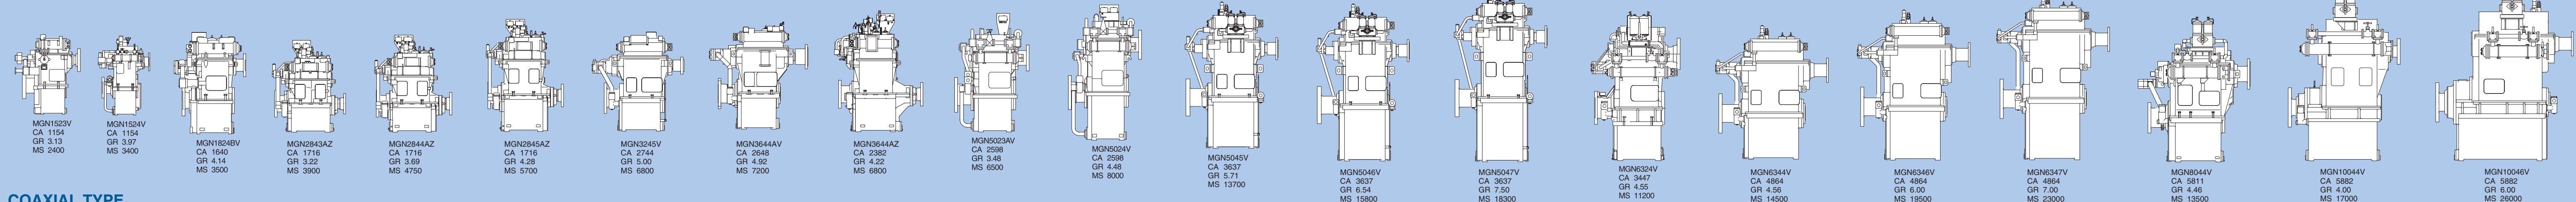

CAST IRON CASING

LARGE OFFSET

CAST ALUMINUM CASING

CONICAL MARINE GEAR

with OMEGA-CLUTCH

Two SPEED MARINE GEAR

MARINE GEAR for MEDIUM SPEED ENGINE

VERTICAL OFF-SET TYPE