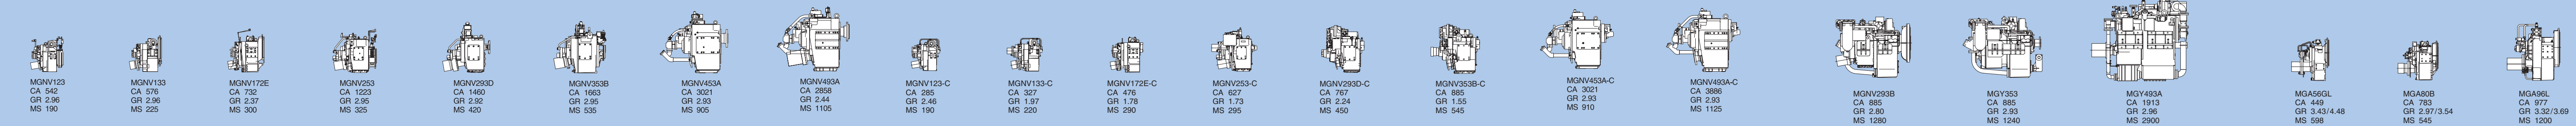

CAST IRON CASING

LARGE OFFSET

CAST ALUMINUM CASING

CONICAL MARINE GEAR

with OMEGA-CLUTCH

Two SPEED MARINE GEAR

MARINE GEAR for MEDIUM SPEED ENGINE

VERTICAL OFF-SET TYPE