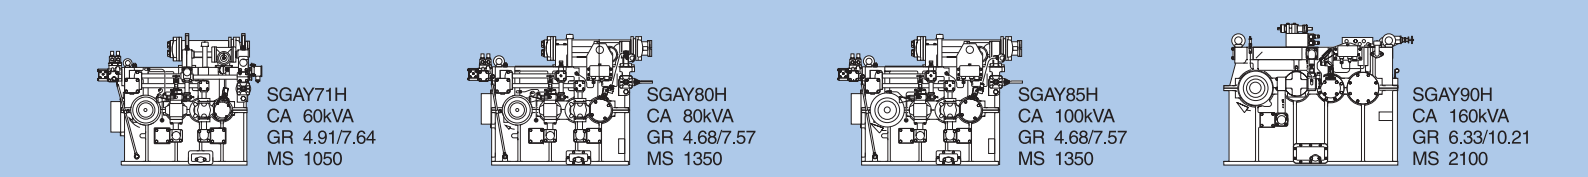

STEP-UP GEAR with OMEGA-CLUTCH DRIVEN by MAIN ENGINE FRONT END for GENERATOR DRIVE