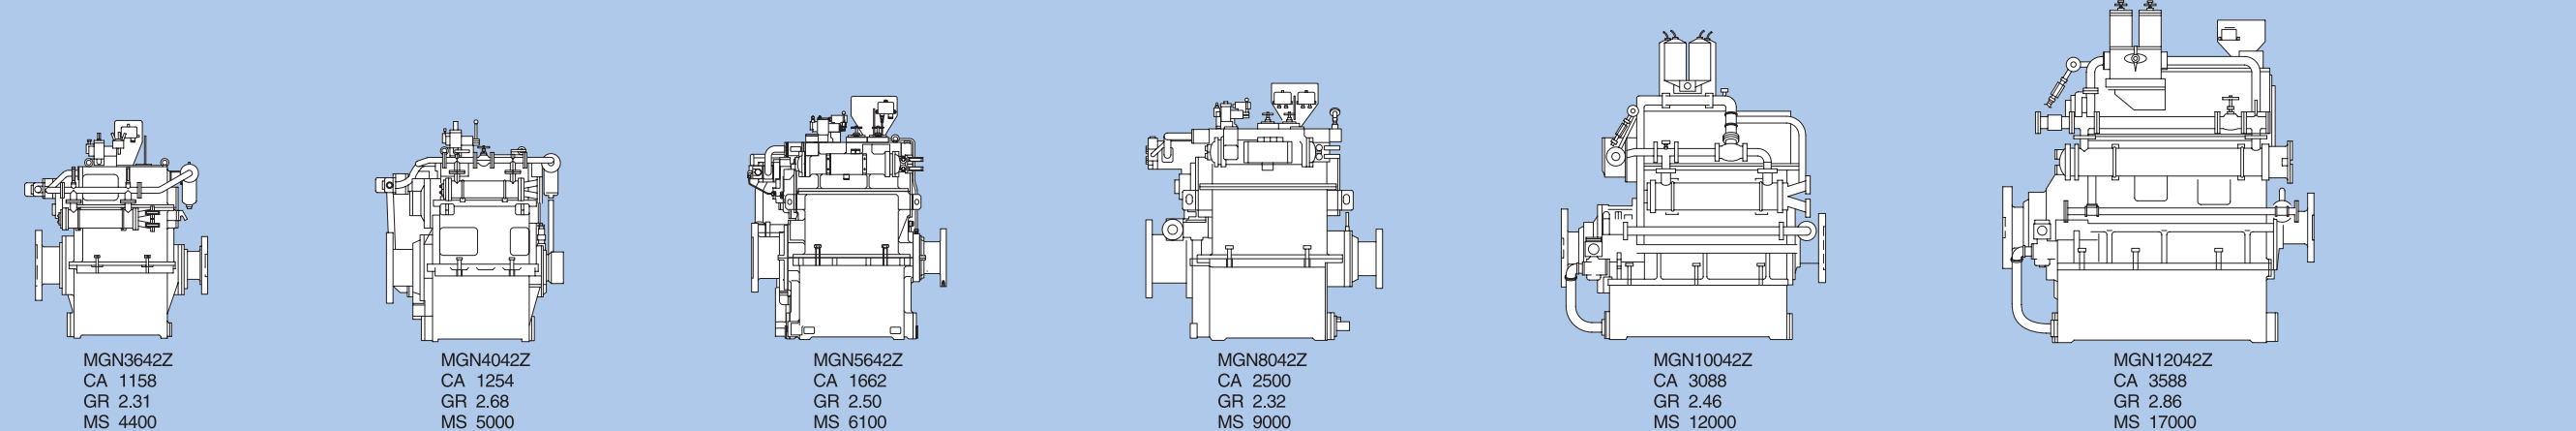

COAXIAL TYPE