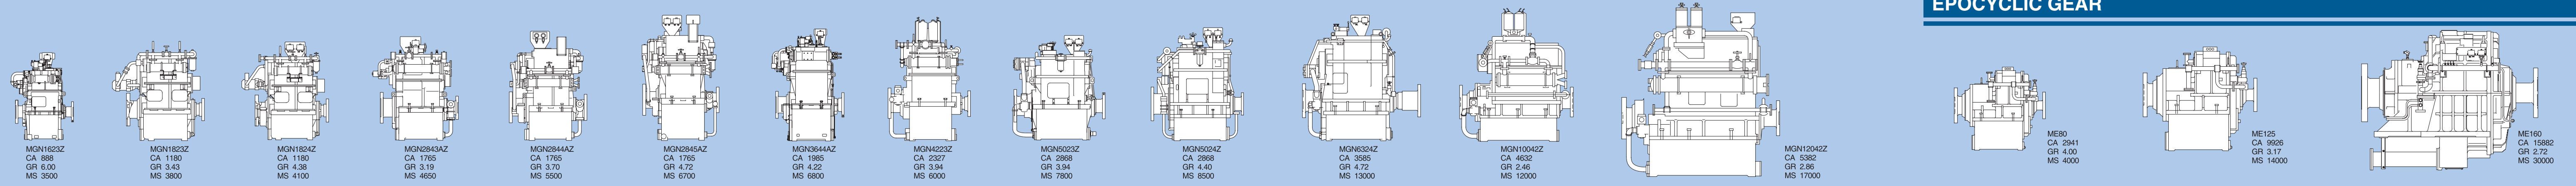

COAXIAL TYPE