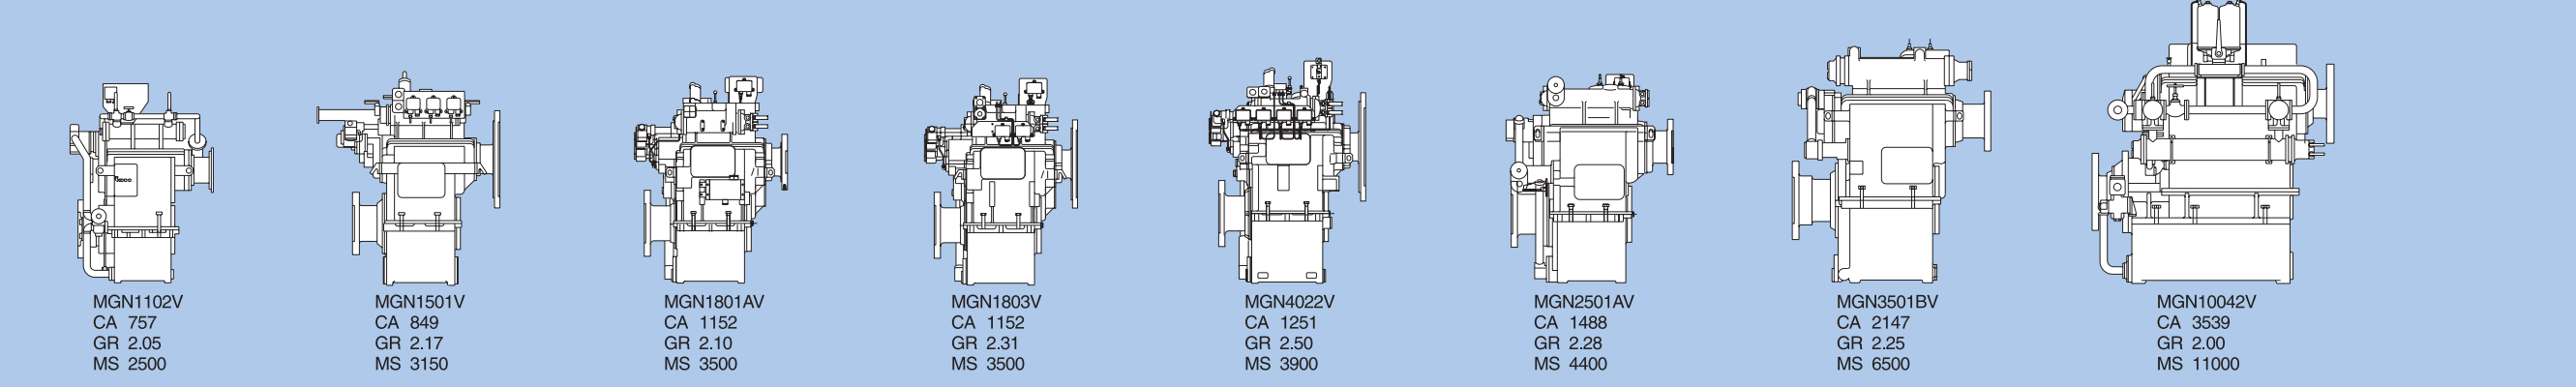

EPOCYCLIC GEAR

MARINE GEAR for LOW SPEED ENGINE

VERTICAL OFF-SET TYPE