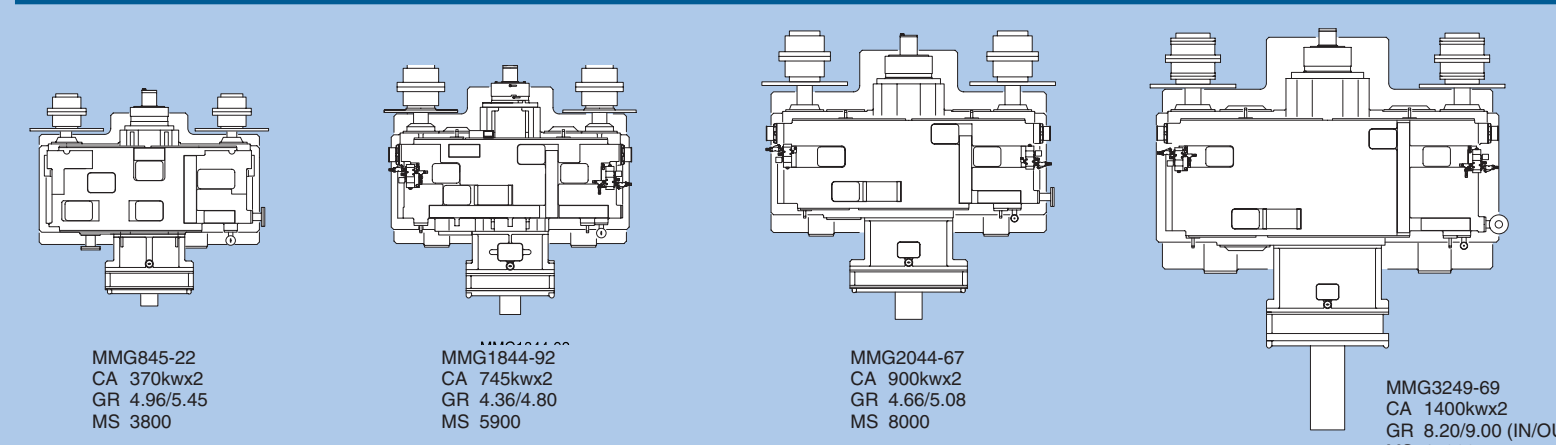

COAXIAL TYPE

EPOCYCLIC GEAR

MARINE GEAR for LOW SPEED ENGINE

VERTICAL OFF-SET TYPE

COAXIAL TYPE

REVERSE GEAR

HYDRAULIC CLUTCH with MAIN THRUST BEARING

CONTRA-ROTATING MARINE GEAR